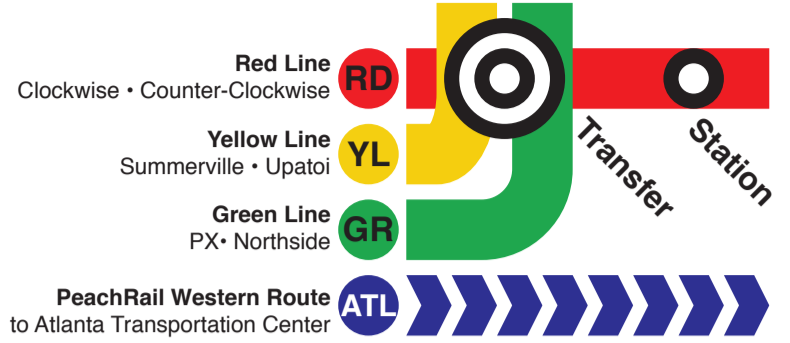

# Chattahoochee Valley Transit Authority System Map

Showing Connecting Bus and Rail Services

**Operation Times**  
**Mon-Thu**  
 6am-midnight  
**Fri**  
 6am-3am  
**Sat**  
 7am-3am  
**Sun**  
 7am-11pm  
 All times are approximate.

*\*Proper identification required at Infantry Museum Station checkpoint.*

## Peachrail Line Map

- METRA Bus Terminal**  
All CVTA Stations are served by METRA stops.
- Greyhound Bus Terminal**
- Parking Available**